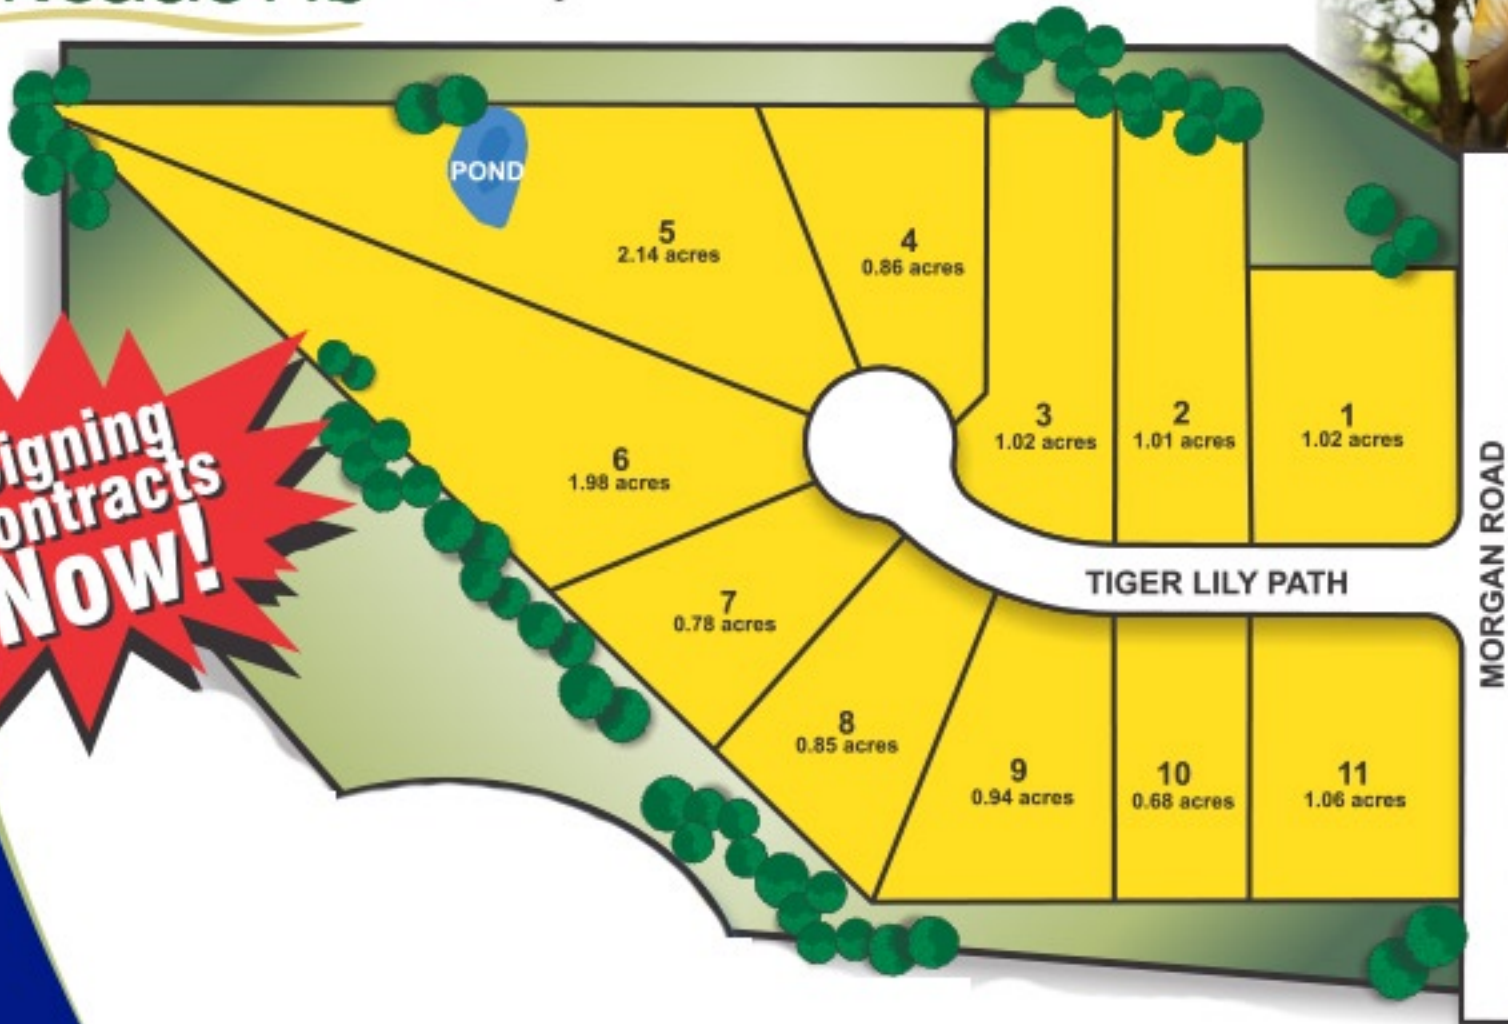

# Morgan Meadows

- From the \$300's
- Ranch and Colonial Home Styles Available
- 3/4 - 2+ Acre Home Sites
- Liverpool School District

**Signing Contracts NOW!**